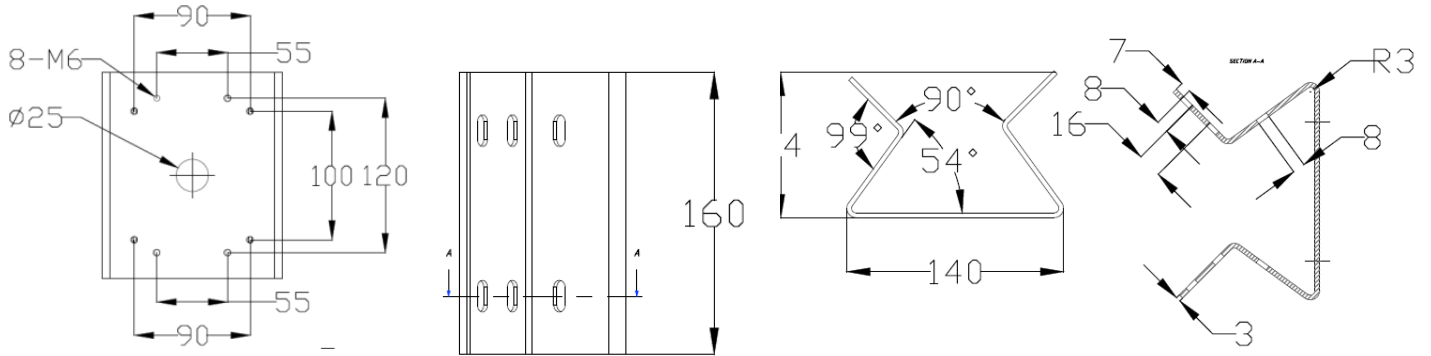

BW79-P

Pole/Corner mount bracket

Pole/Corner mount bracket - aluminium, powder codet in Panasonic silver, can be used as pole or corner mount for Panasonic cameras: **WV-SW395, WV-SW395A, WV-SW397, WV-SW397A, WV-SW598, WV-CW590, WV-CW594**
Installation of PTZ domes with BW79-P is only possible in combination with BW2-PL.

Characteristics	
Metal	Iron
Dimension	160*140*94mm
Weight	2.75kg